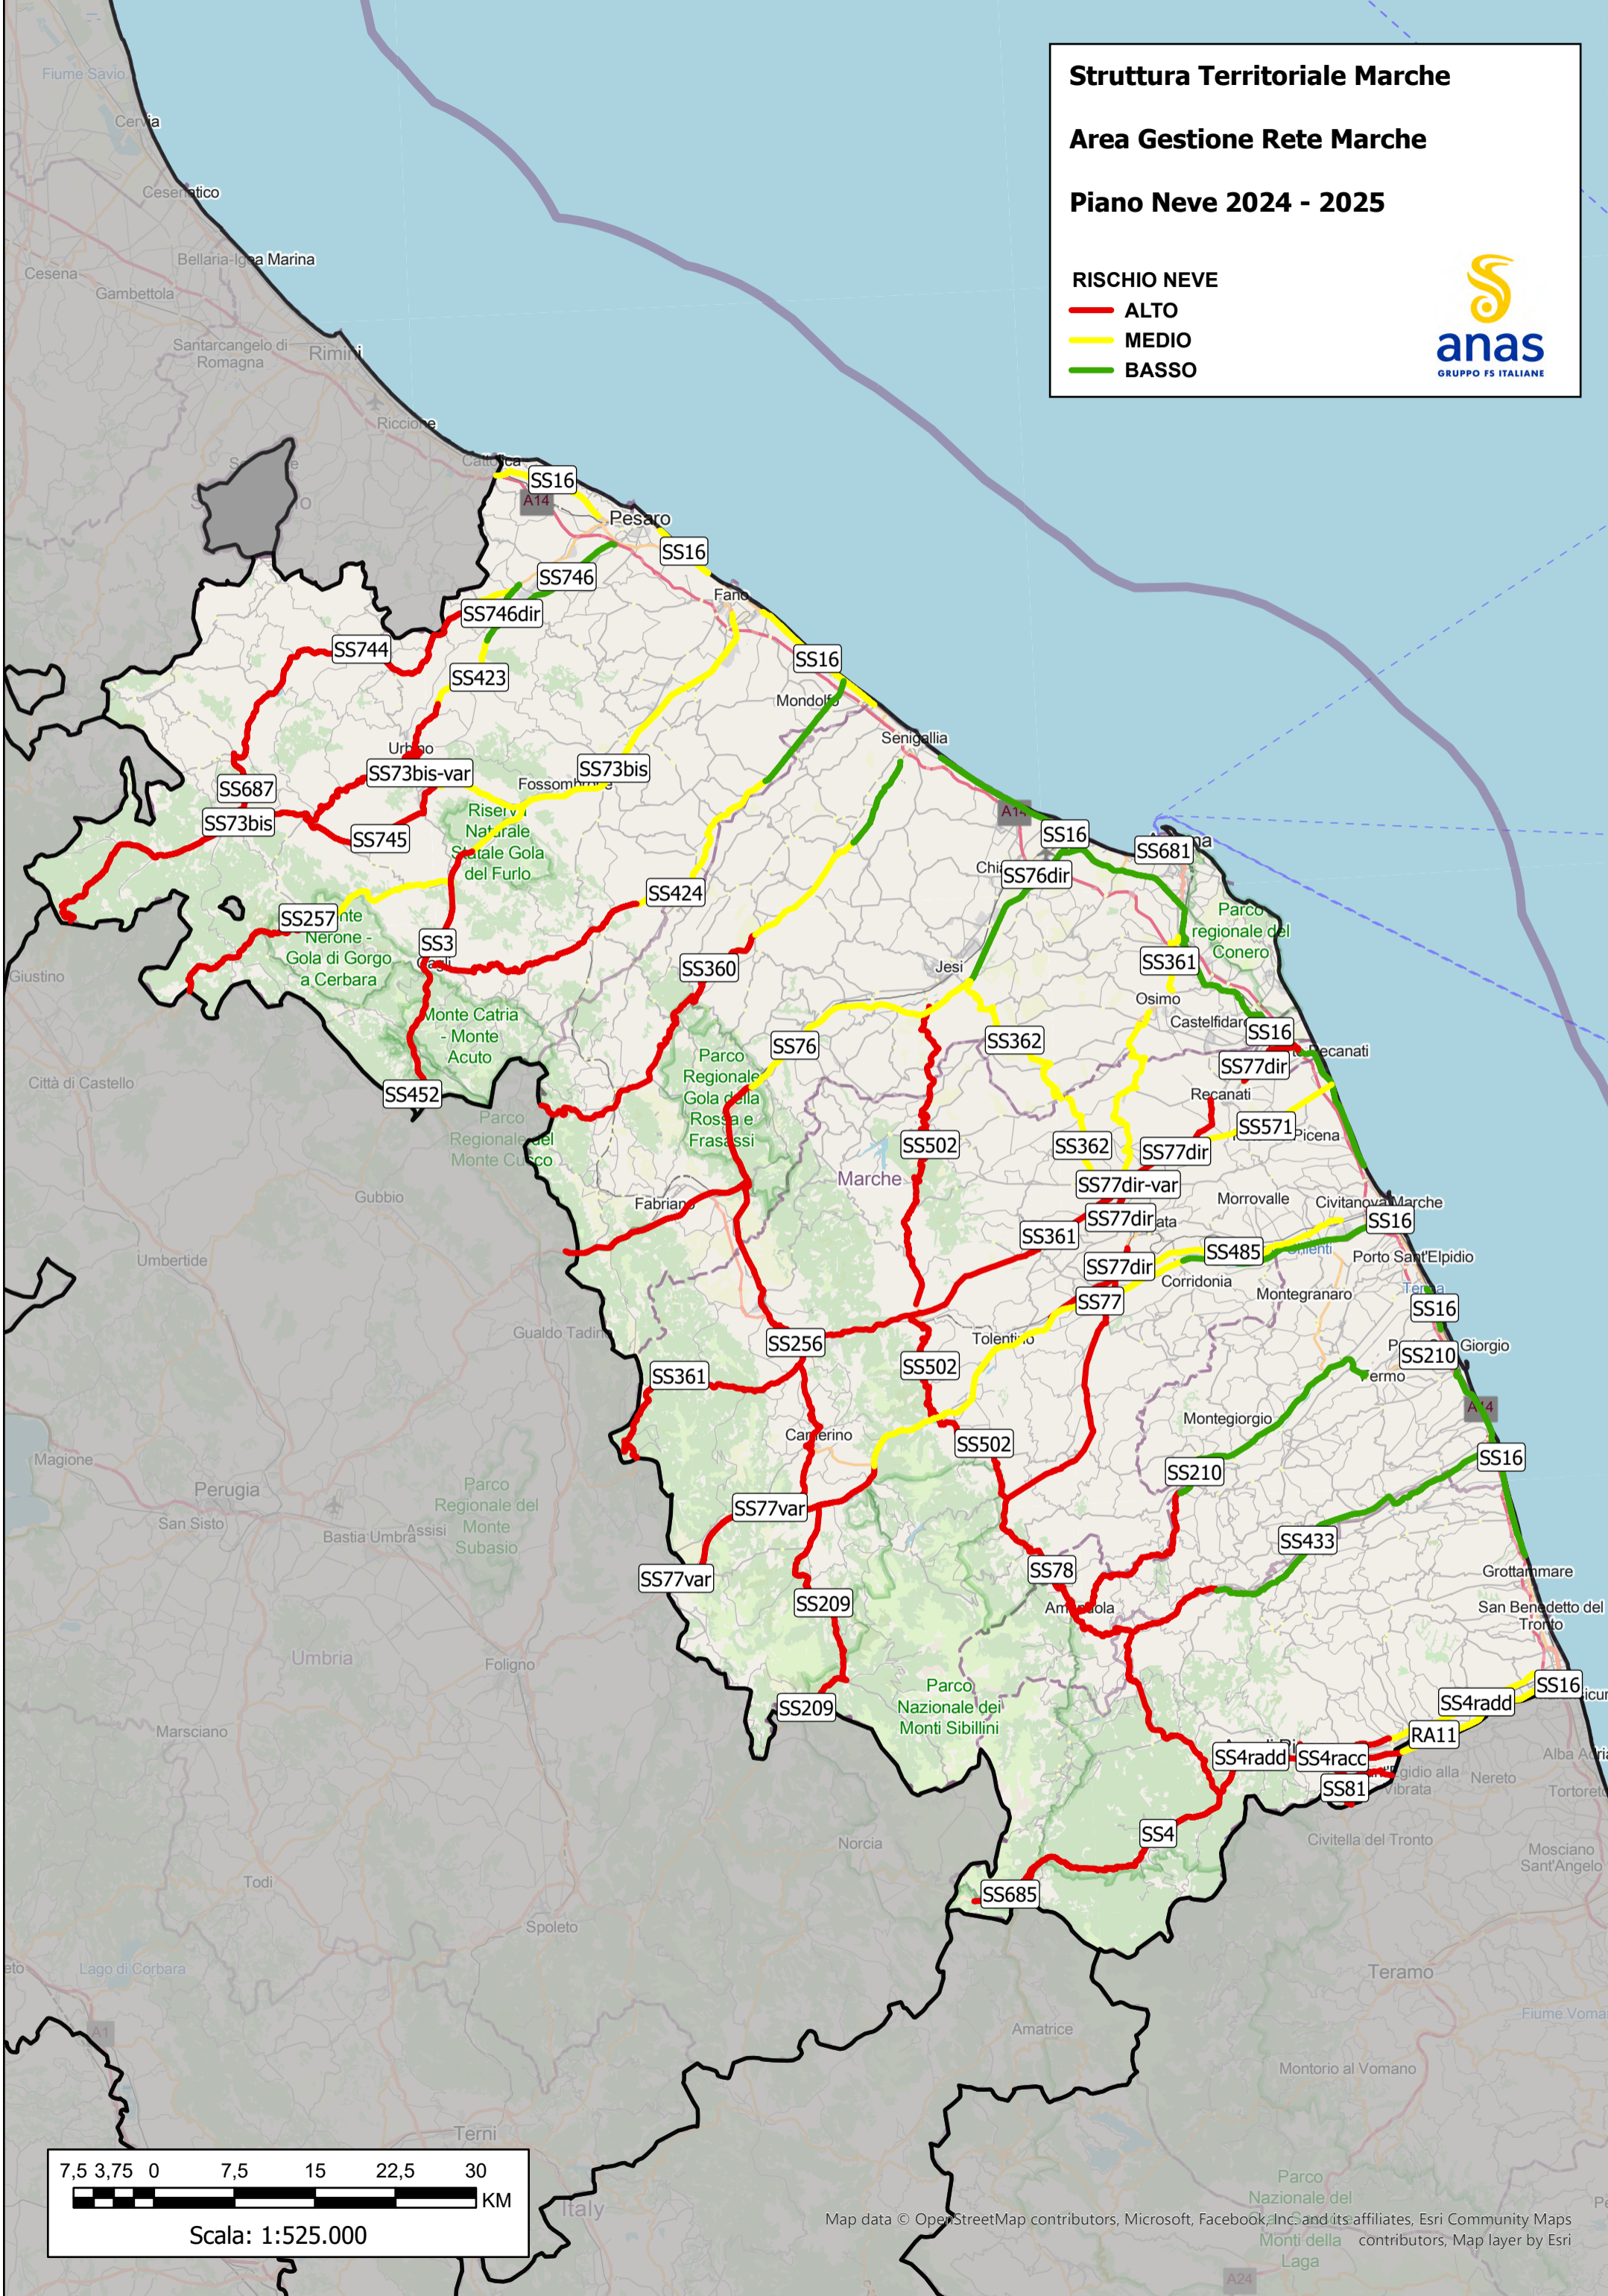

Struttura Territoriale Marche

Area Gestione Rete Marche

Piano Neve 2024 - 2025

RISCHIO NEVE

- ALTO
- MEDIO
- BASSO

Map data © OpenStreetMap contributors, Microsoft, Facebook, Inc. and its affiliates, Esri Community Maps contributors, Map layer by Esri