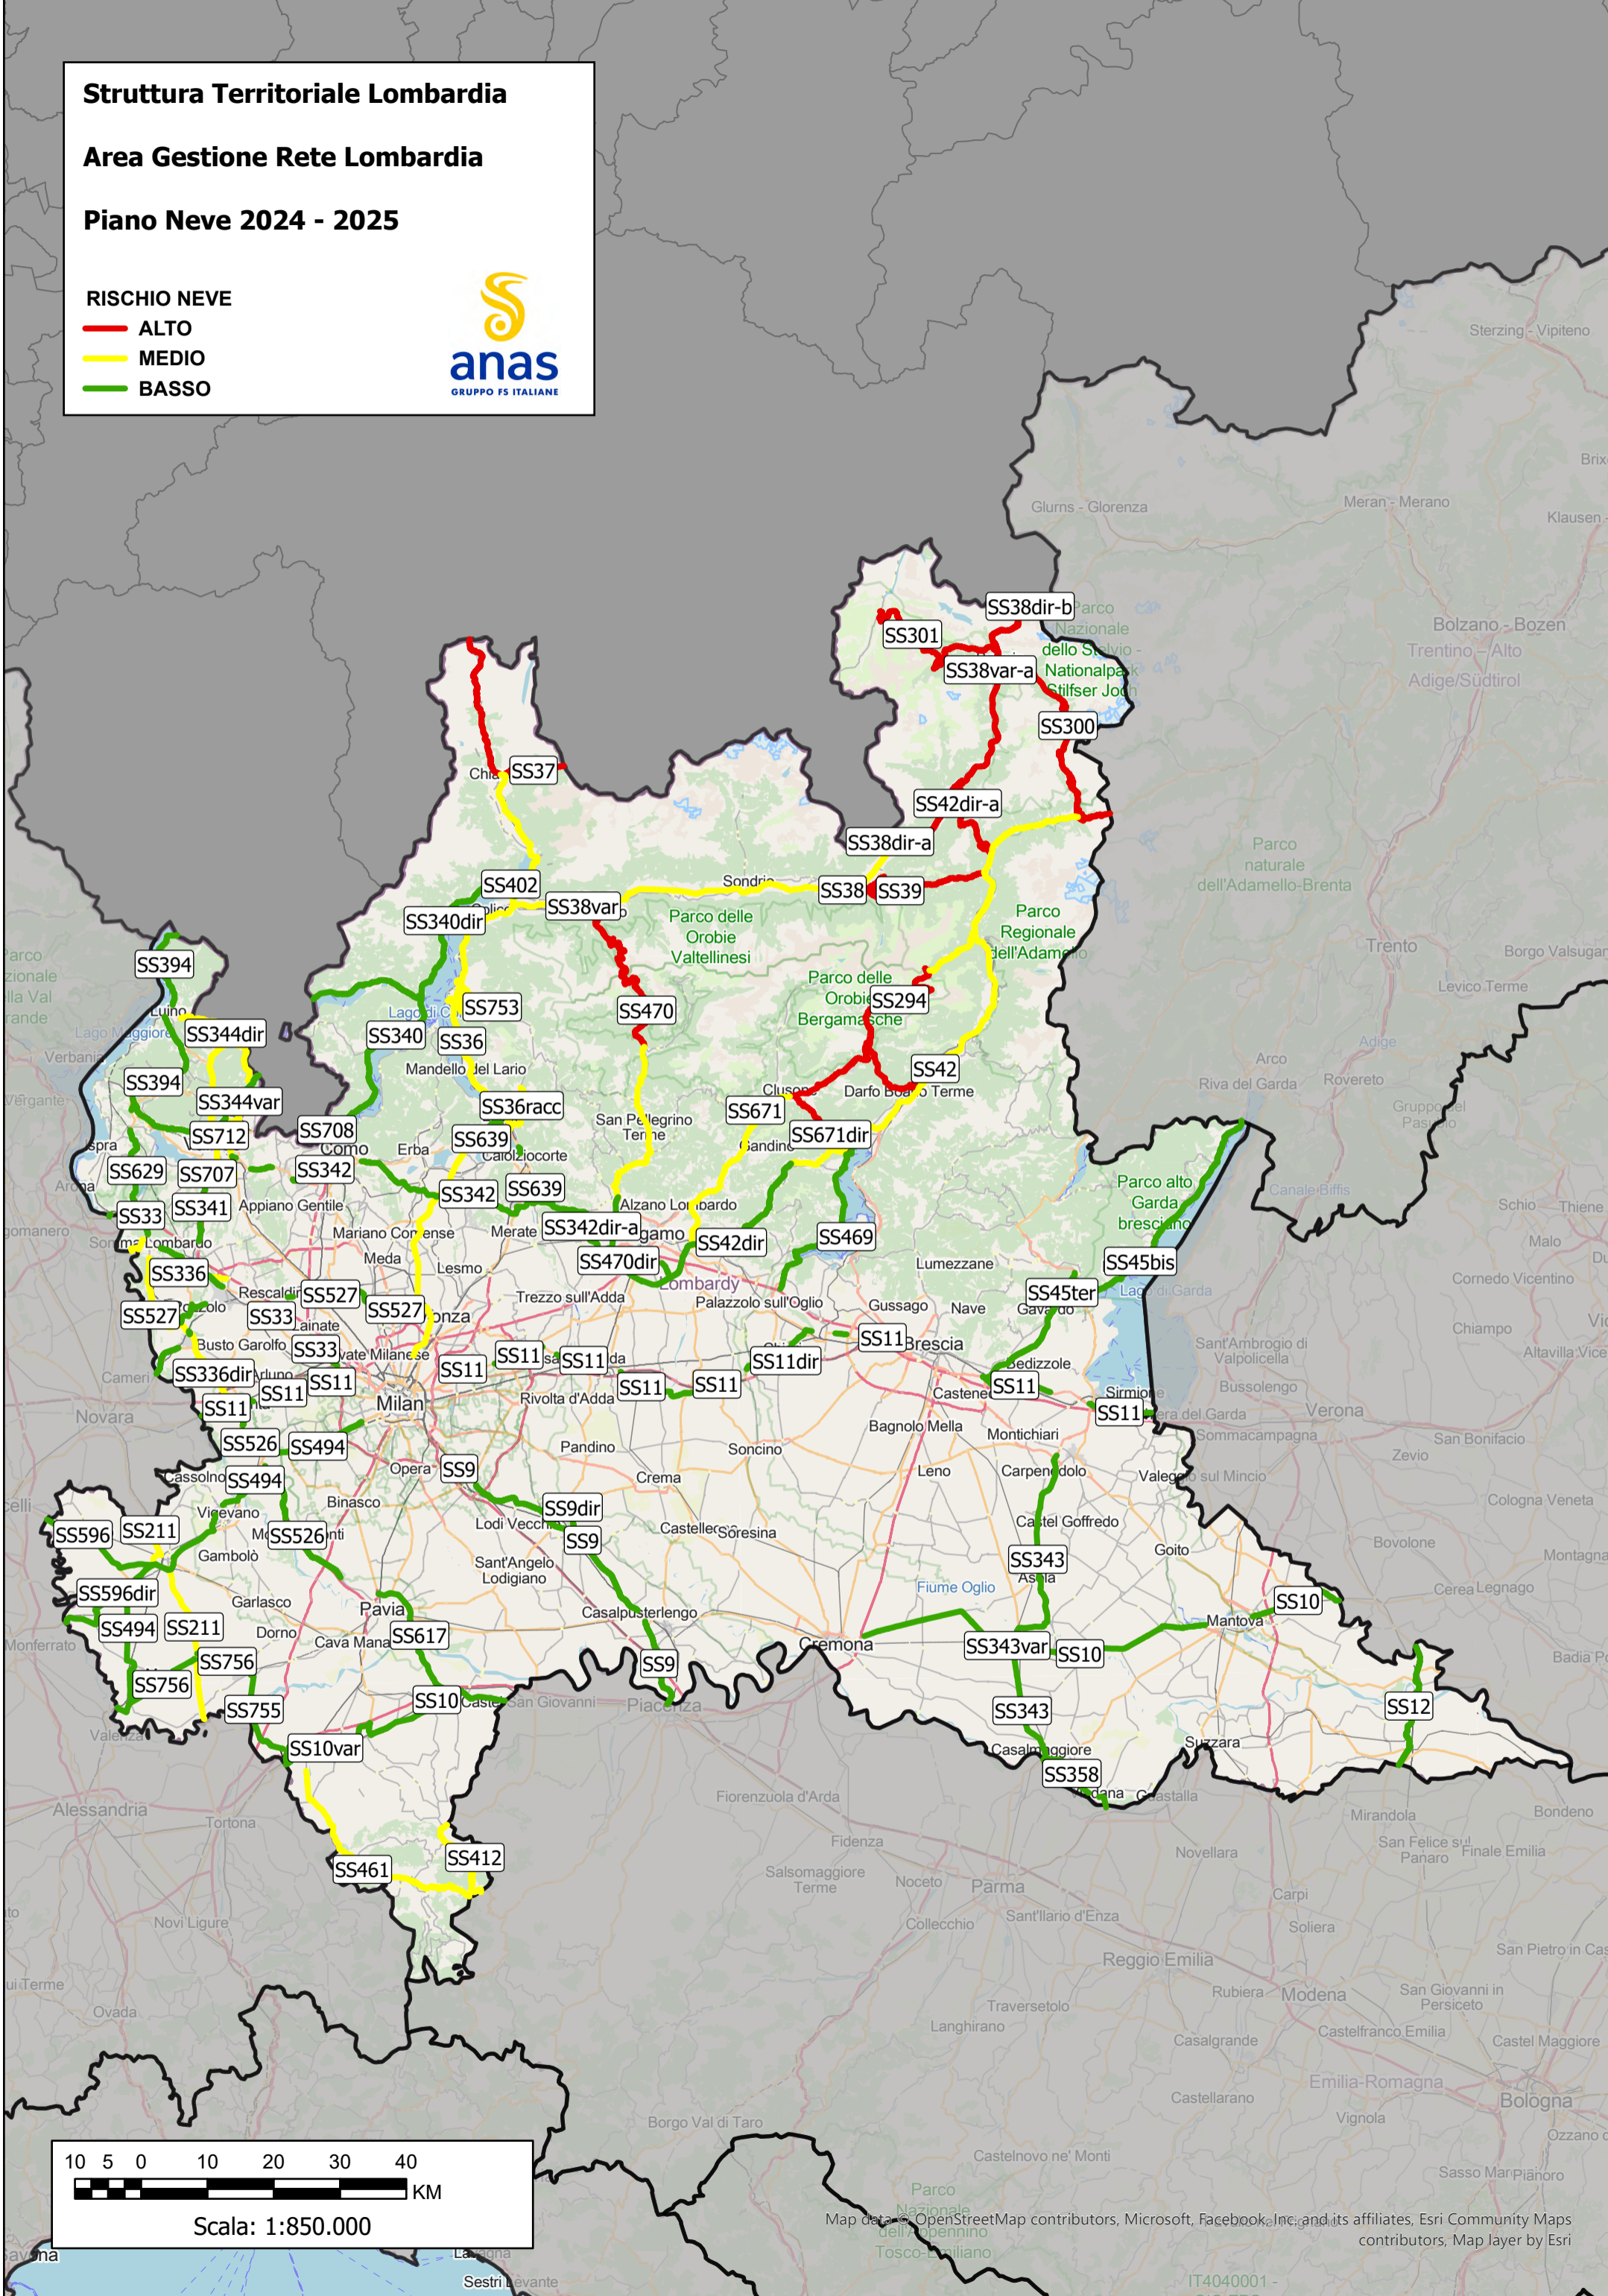

Struttura Territoriale Lombardia

Area Gestione Rete Lombardia

Piano Neve 2024 - 2025

RISCHIO NEVE

- ALTO
- MEDIO
- BASSO

Map data © OpenStreetMap contributors, Microsoft, Facebook, Inc. and its affiliates, Esri Community Maps contributors, Map layer by Esri

IT4040001 - SIC-ZPS -